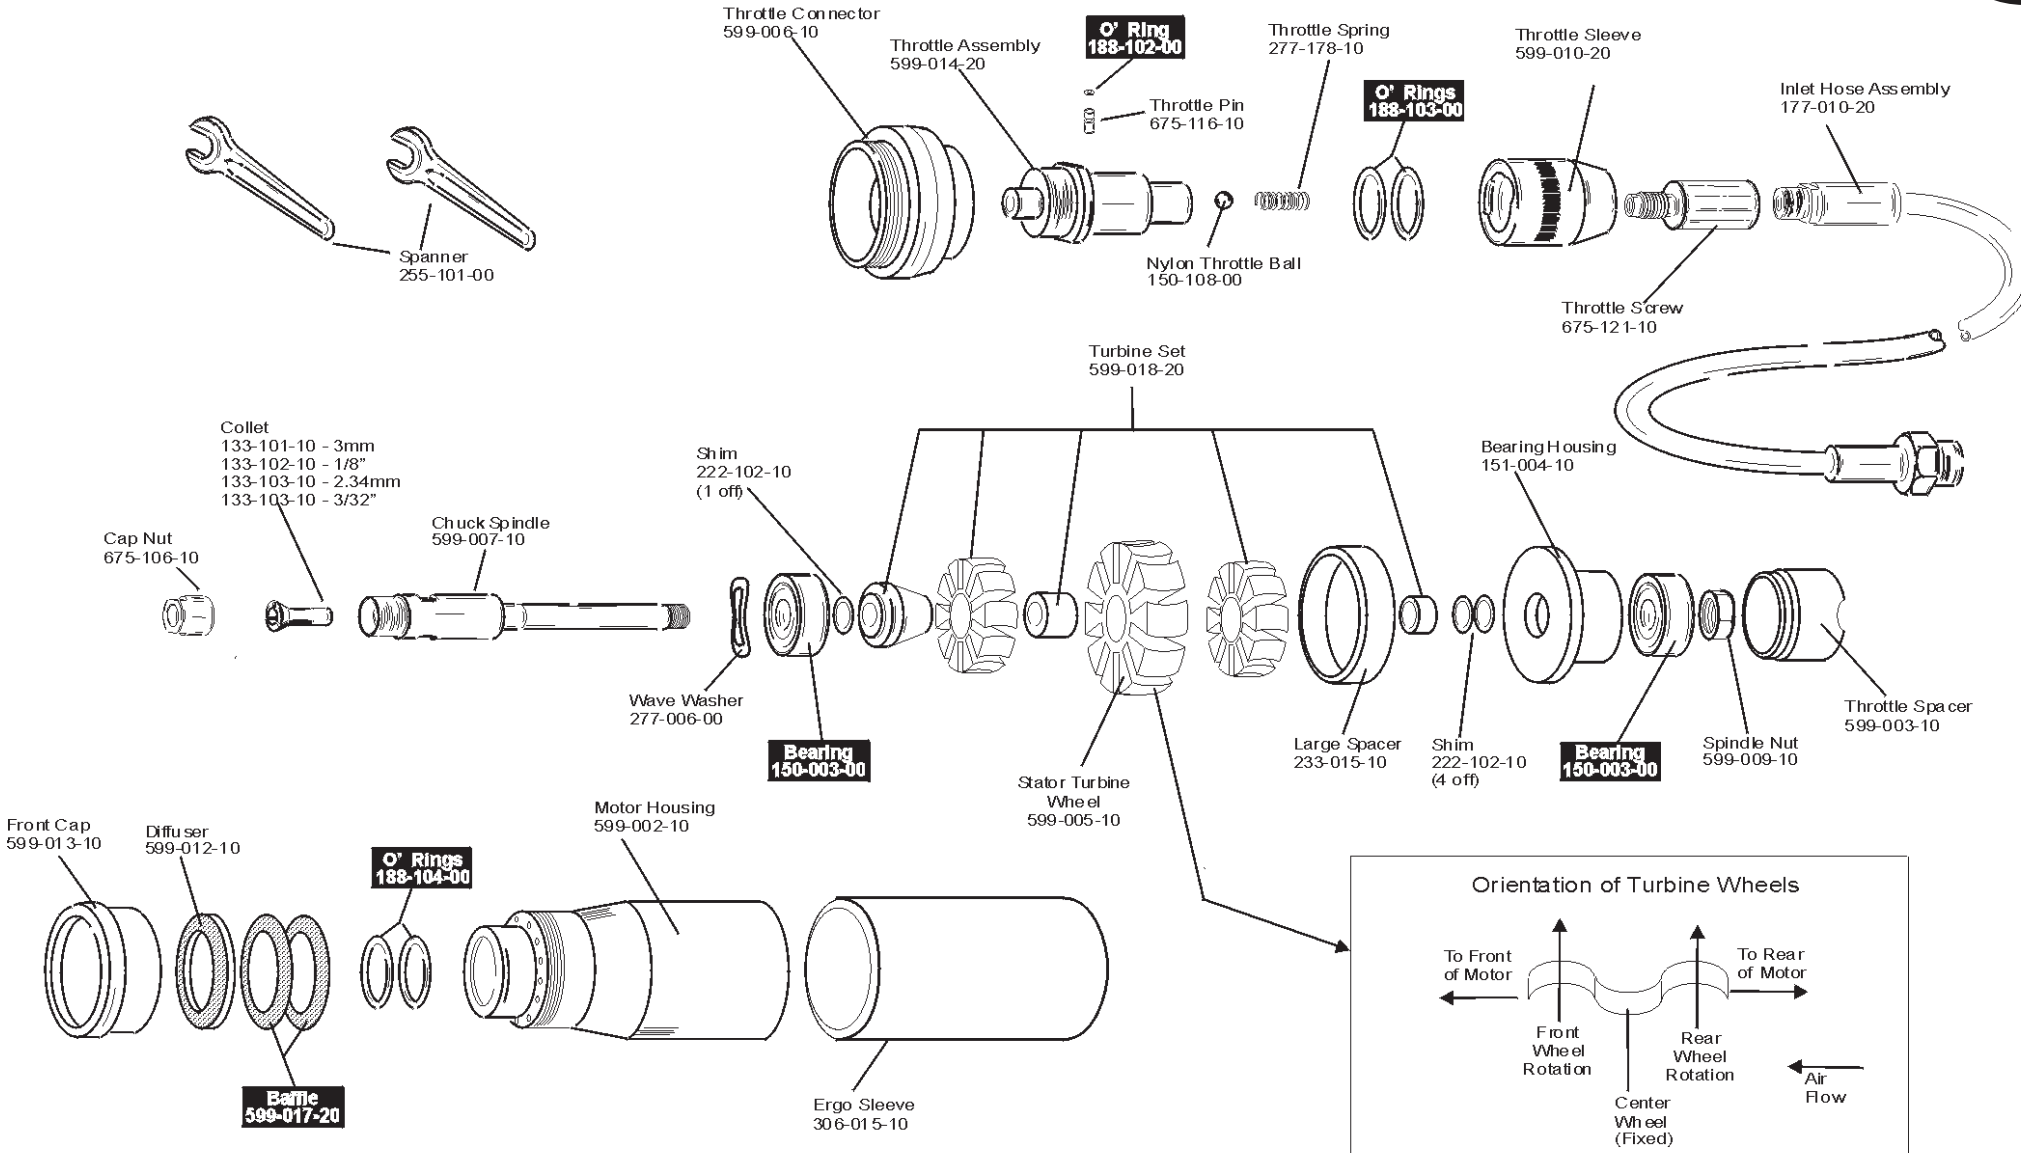

ATA MODEL ST100 PARTS LIST

990-155-10 230407

Parts Diagram applies to machine serial numbers starting from C6001

MOTOR SERVICE KIT
 All parts shown highlighted with a black box are included in SERVICE KIT 555-168-20

MODEL	R.P.M.	m ³ /min	kg	dB(A)	m/s ²
ST100	100,000	0.17	0.24	62	<2.5