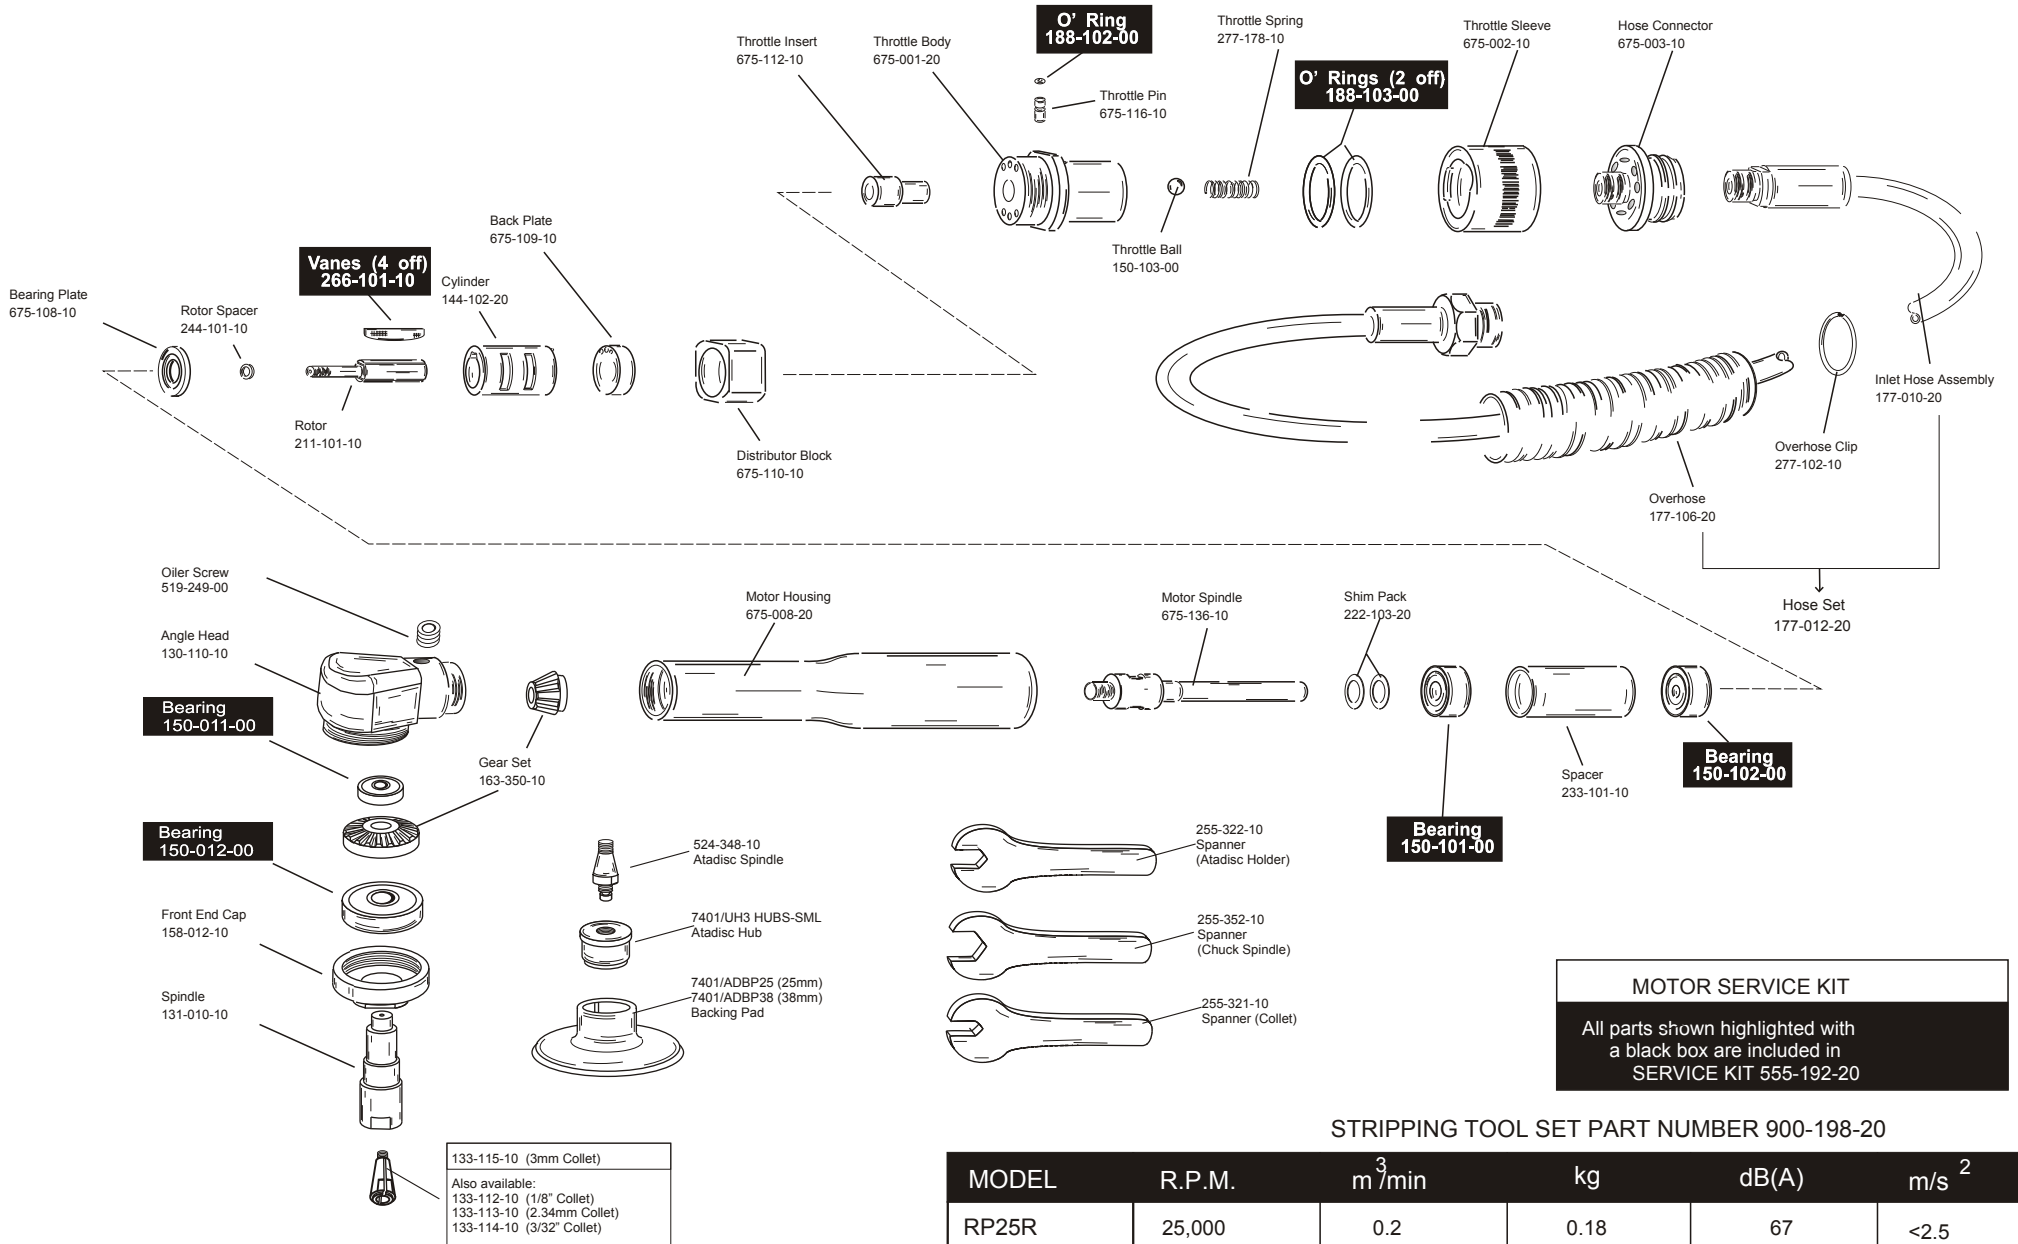

ATA MODEL RP25R PARTS LIST

990-196-10 280607

MOTOR SERVICE KIT
All parts shown highlighted with a black box are included in SERVICE KIT 555-192-20

STRIPPING TOOL SET PART NUMBER 900-198-20

MODEL	R.P.M.	$\frac{3}{m^3/min}$	kg	dB(A)	$\frac{m}{s^2}$
RP25R	25,000	0.2	0.18	67	<2.5